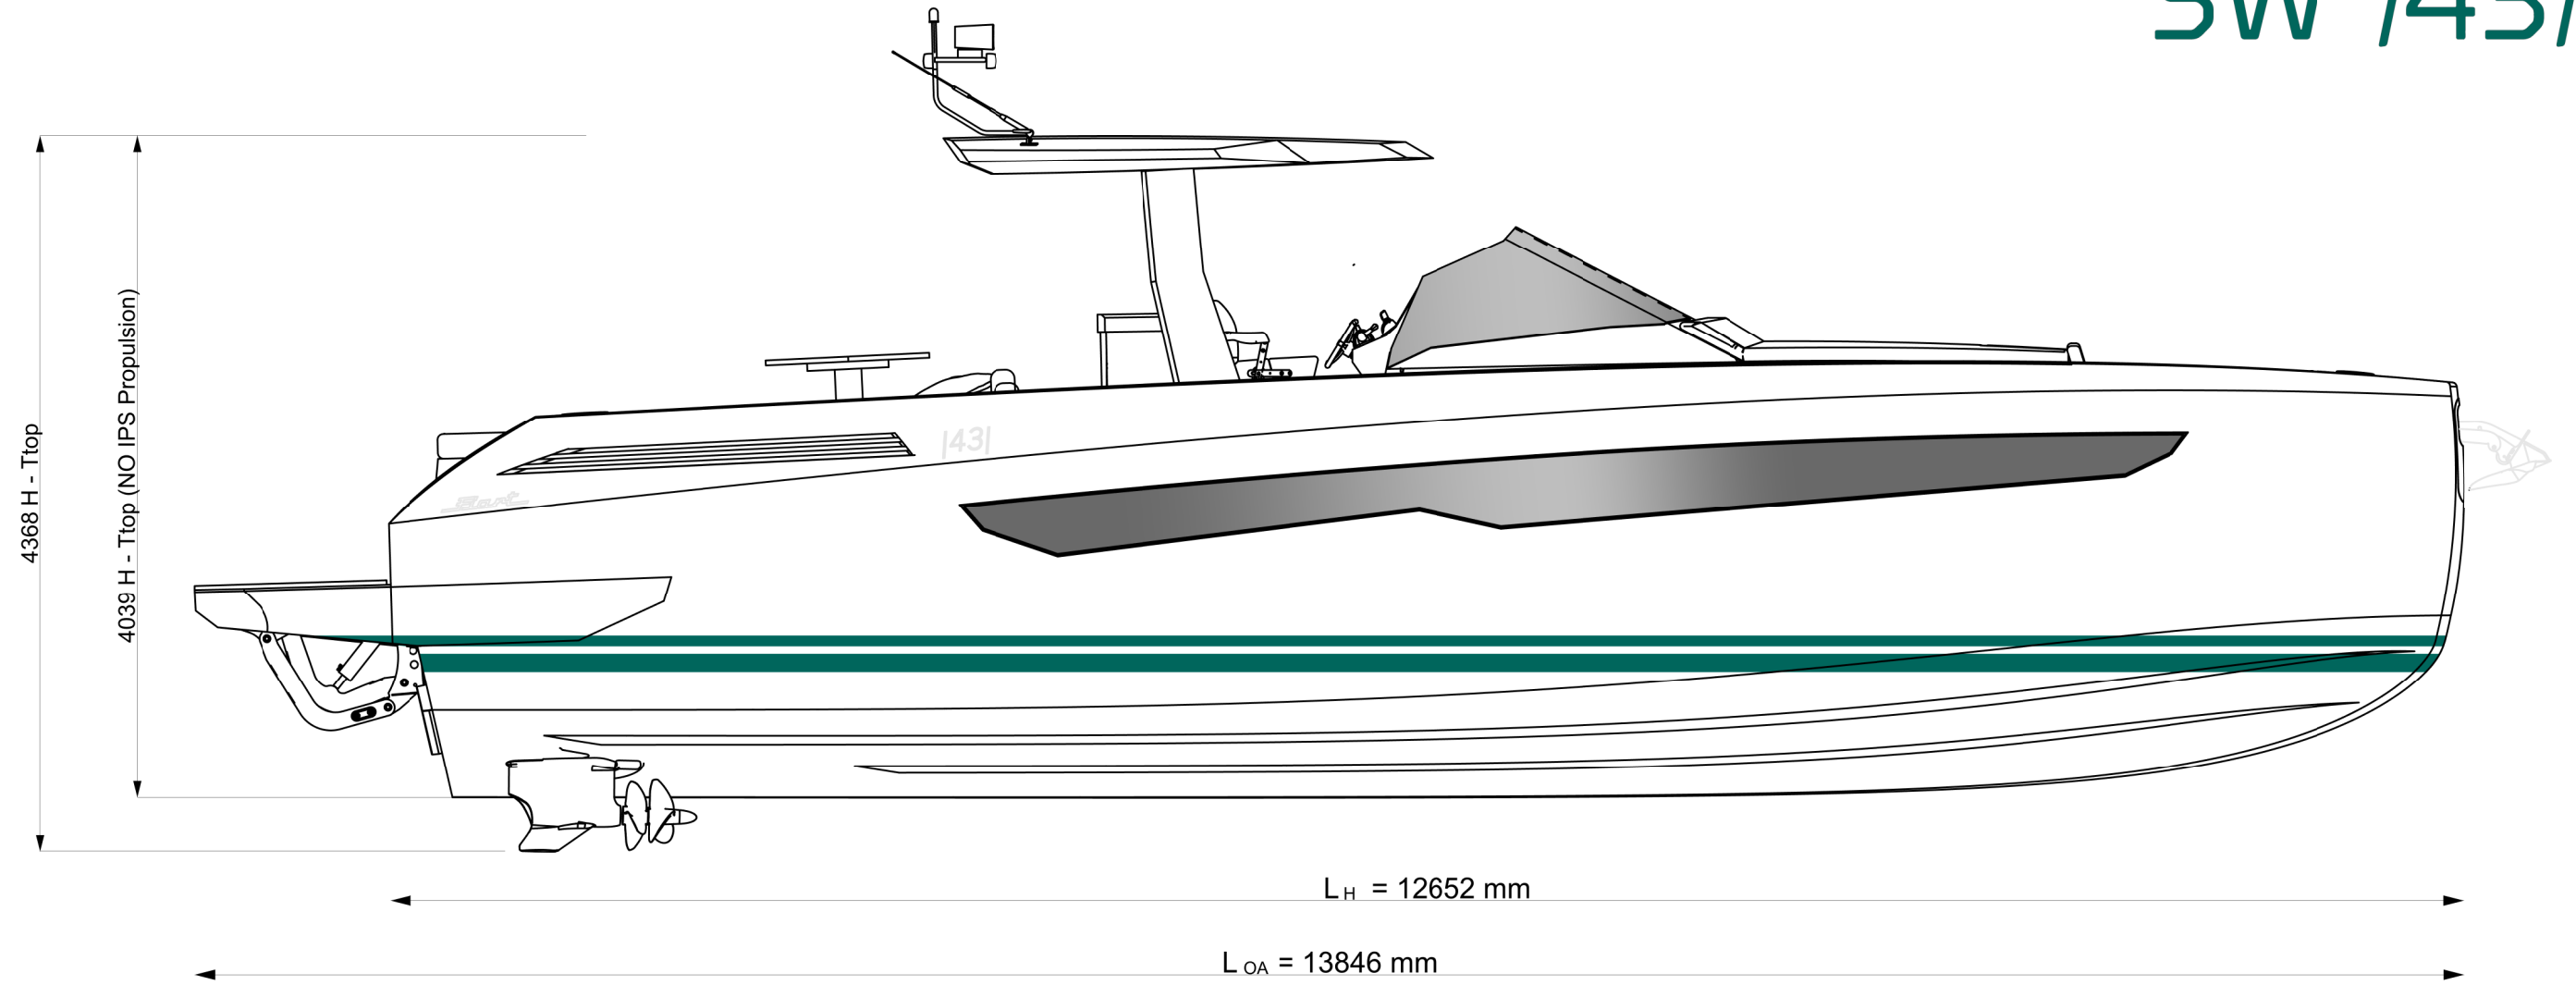

SW /43/

001	xxx			2021-09-03 15:09
REV.	Description	drawn by	approved	date
		DENOMINAZIONE / TITLE		
		Fiart GA 43 SW 001		
Model		Fiart P54	Print in scale 1:1 @ A3	Date 30/12/2021
File Name		\\SERVER2019\FiartMare\Tecnico\Progetti\Modelli\newboa ts\40_seawalker_2019\43 GA\GA 43 SW 001.3dm	Sheet iso A3	Scale 1:42.654
Note:		Drawn by	Divisione progetti	Approved by ing. Massimo Simeone