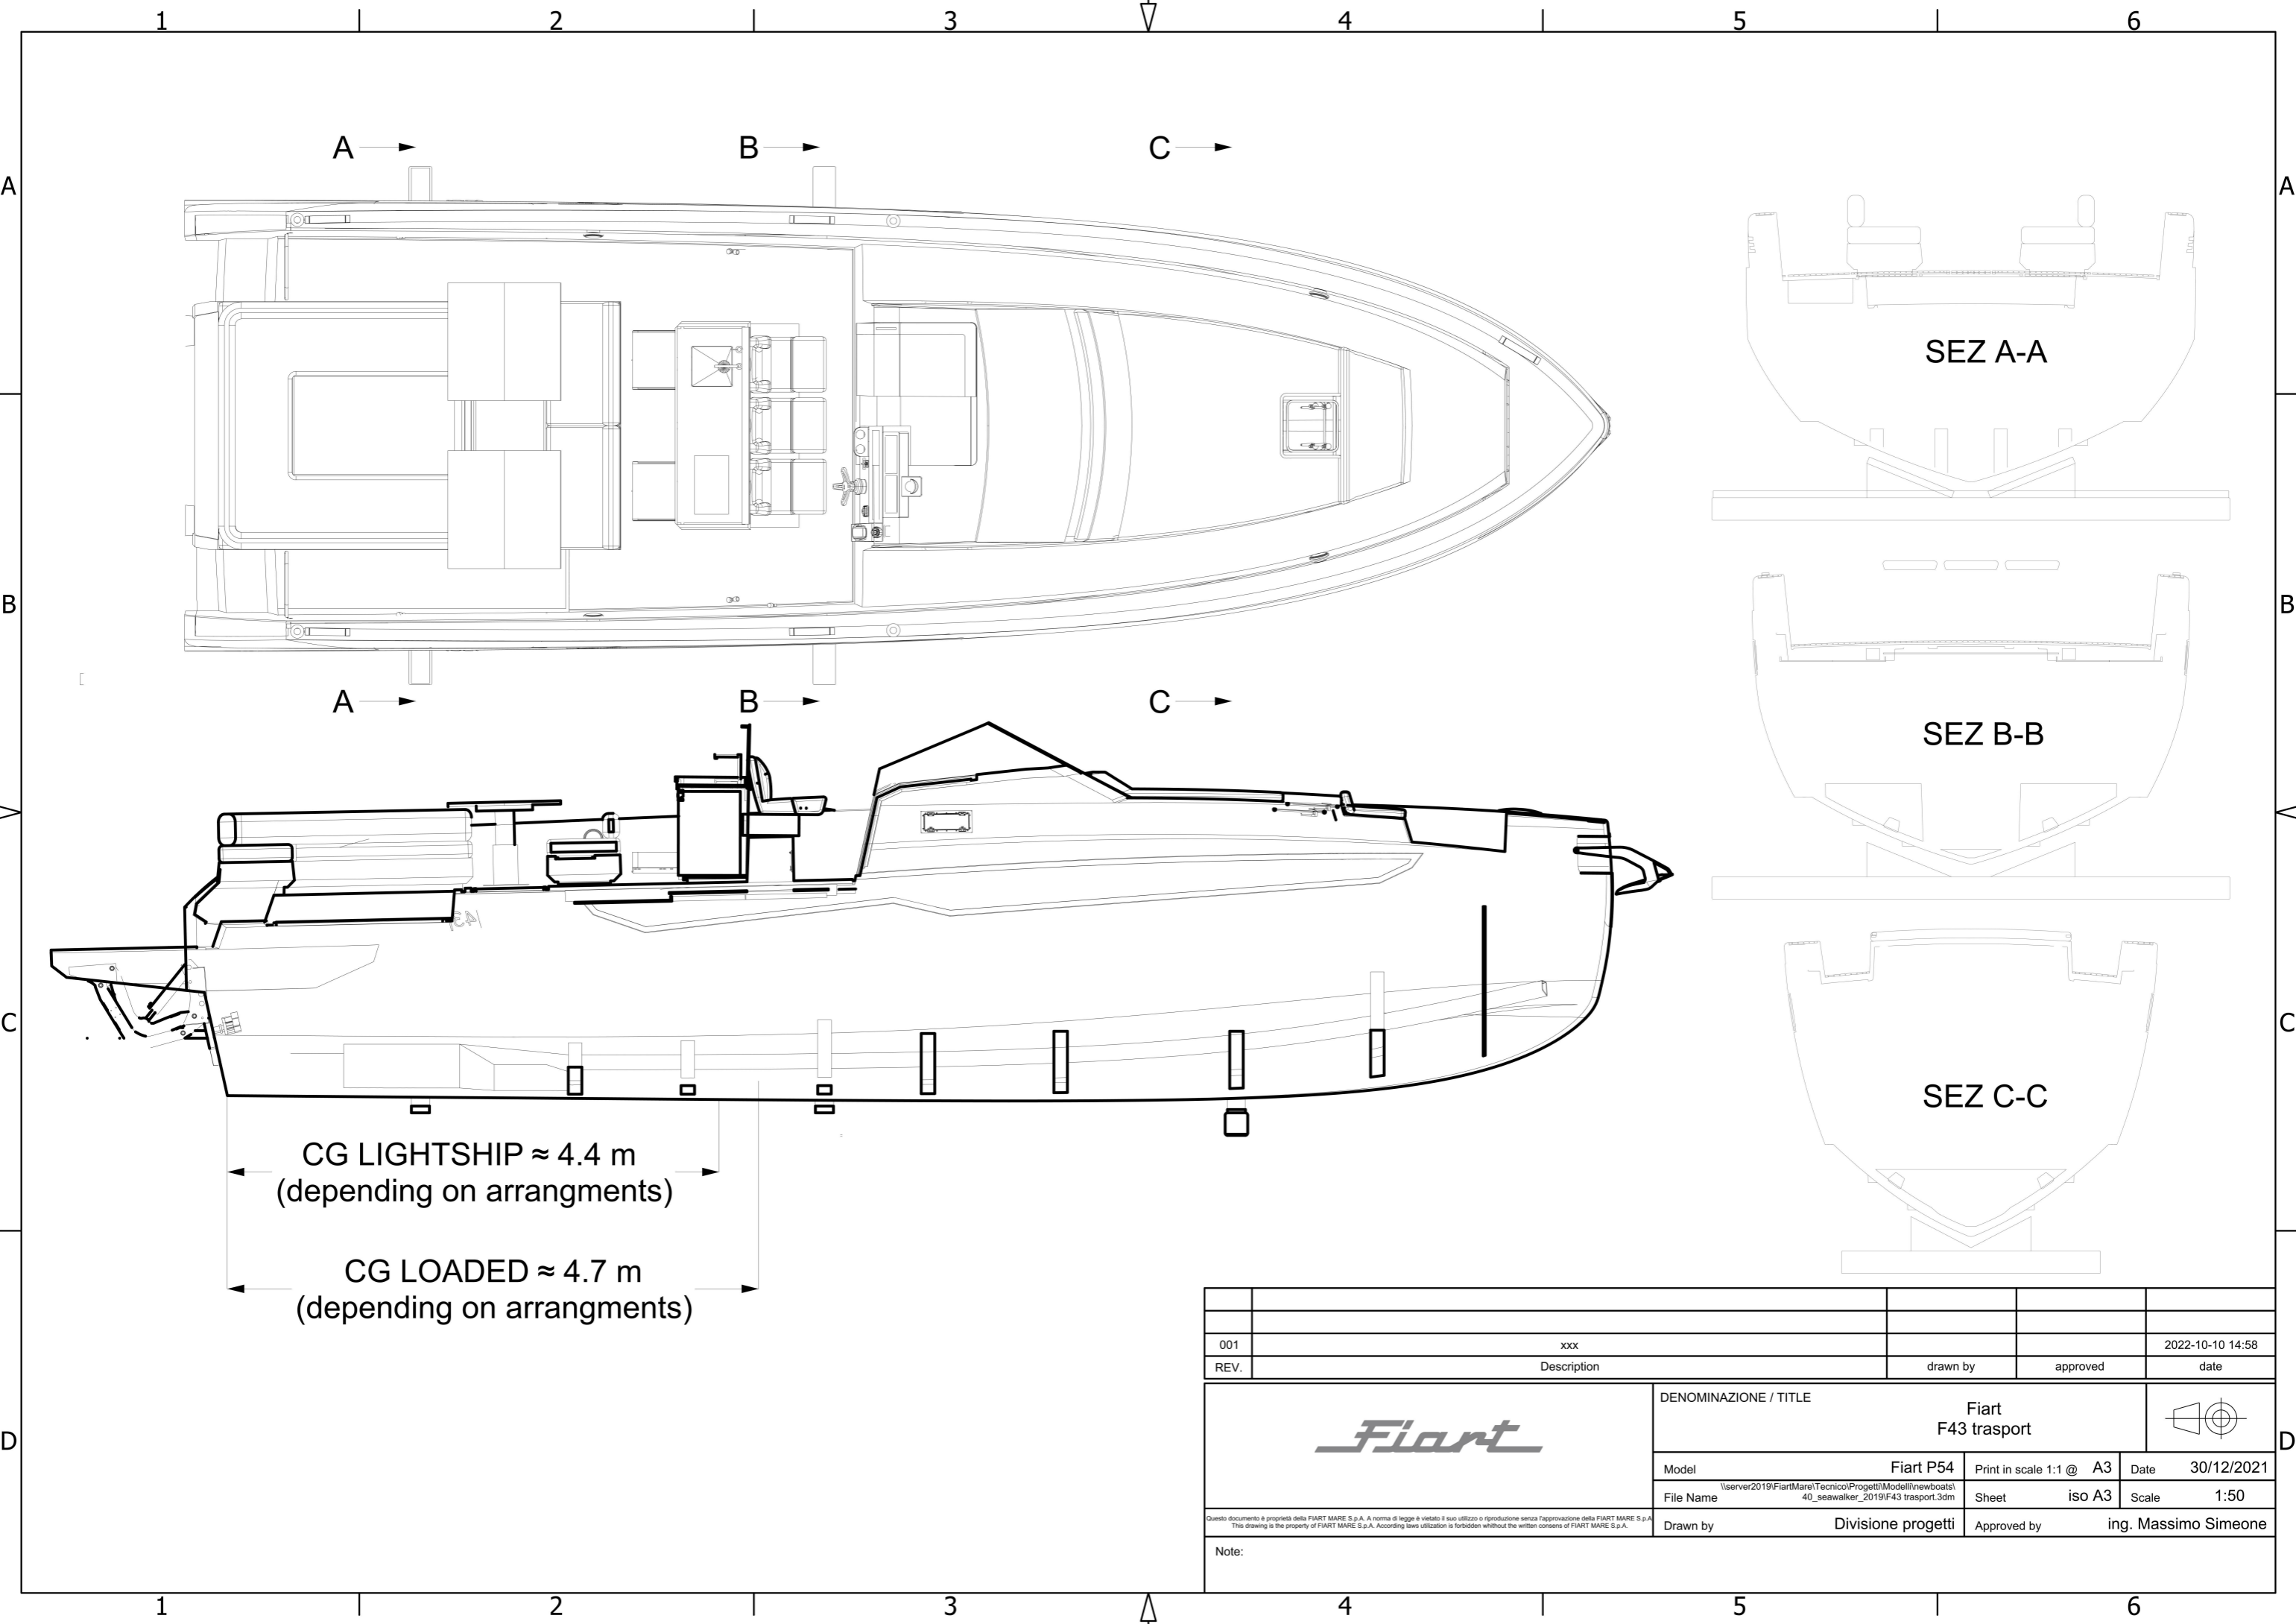

CG LIGHTSHIP ≈ 4.4 m
(depending on arrangements)

CG LOADED ≈ 4.7 m
(depending on arrangements)

001	xxx			2022-10-10 14:58
REV.	Description	drawn by	approved	date
		DENOMINAZIONE / TITLE		
		Fiart F43 trasport		
Model		Fiart P54	Print in scale 1:1 @ A3	Date 30/12/2021
File Name		\\server2019\FiartMare\Tecnico\Progetti\Modelli\newboats\40_seawalker_2019\F43 trasport.3dm		Sheet iso A3 Scale 1:50
Drawn by		Divisione progetti	Approved by	ing. Massimo Simeone
Note: